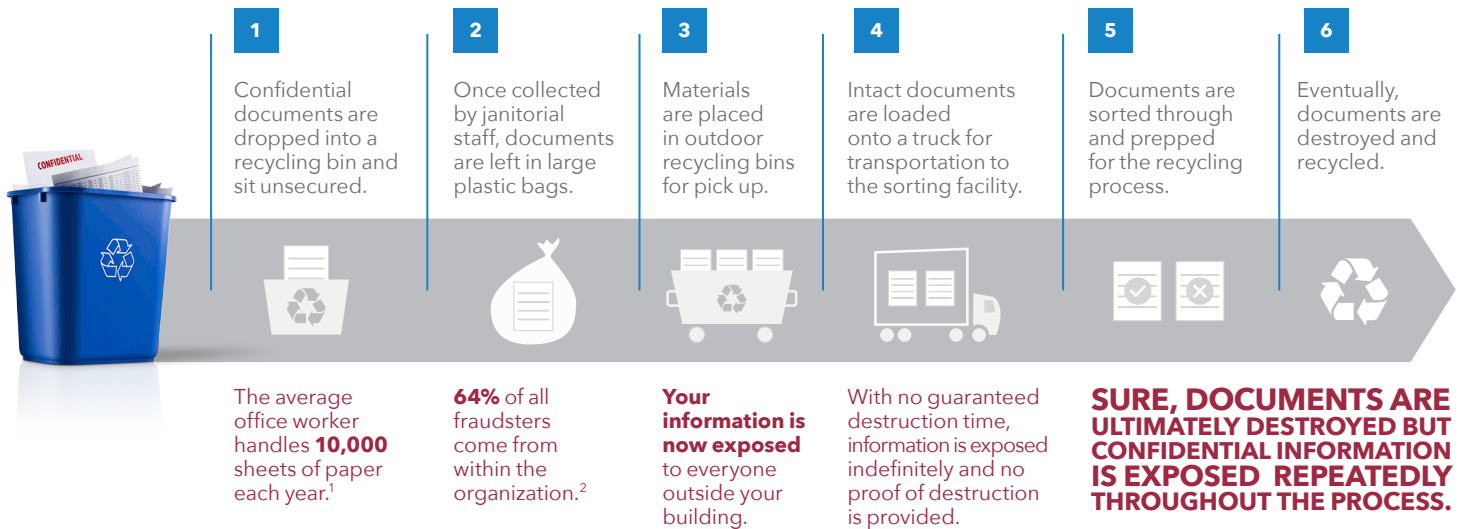

LIFECYCLE OF A DOCUMENT

Recycling bins may be helping the environment, but these bins create a hotbed of opportunity for white-collar criminals by leaving information exposed and at risk.

By using a secure information destruction provider, information is destroyed sooner, minimizing potential for security breaches - and is still 100% recycled.

TRADITIONAL DOCUMENT DISPOSAL PROCESS WITH A RECYCLING BIN

THE SHRED-IT® SECURE DOCUMENT DESTRUCTION PROCESS

1. 2016 research at <http://www.statisticbrain.com/paper-use-statistics>
 2. <https://blog.kpmg.ch/white-collar-crime-typical-fraudster/>