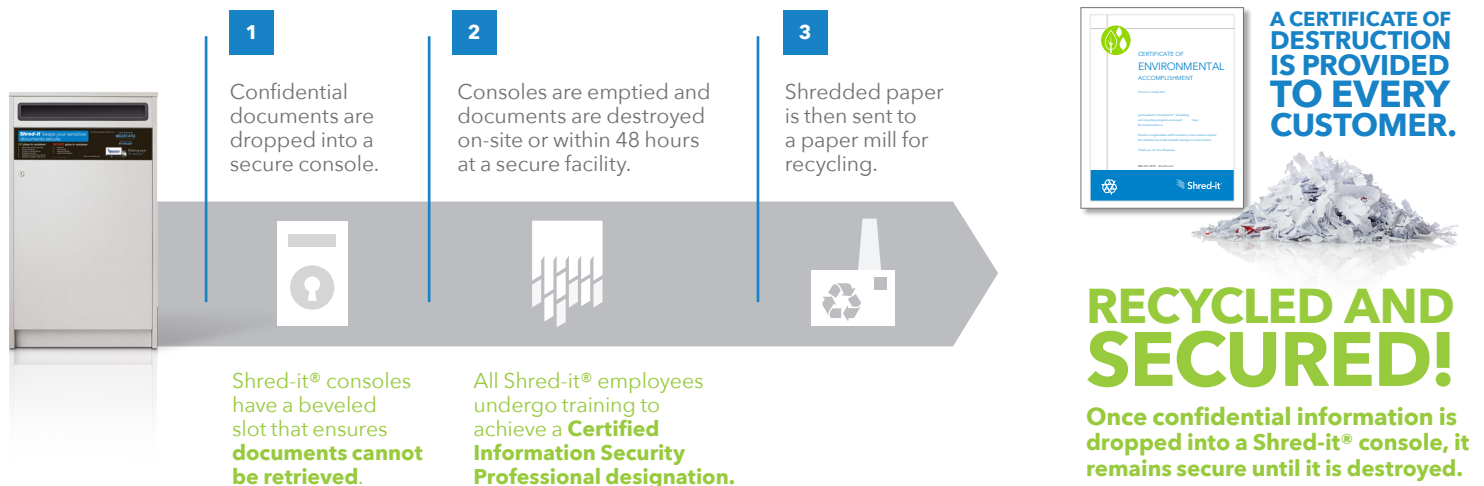

LIFECYCLE OF A DOCUMENT

Recycling bins may be helping the environment, but these bins create a hotbed of opportunity for white-collar criminals by leaving information exposed and at risk.

By using a secure information destruction provider, information is destroyed sooner, minimizing potential for security breaches - and is still 100% recycled.

TRADITIONAL DOCUMENT DISPOSAL PROCESS WITH A RECYCLING BIN

THE SHRED-IT® SECURE DOCUMENT DESTRUCTION PROCESS

1. 2016 research at <http://www.statisticbrain.com/paper-use-statistics>
 2. <https://blog.kpmg.ch/white-collar-crime-typical-fraudster/>